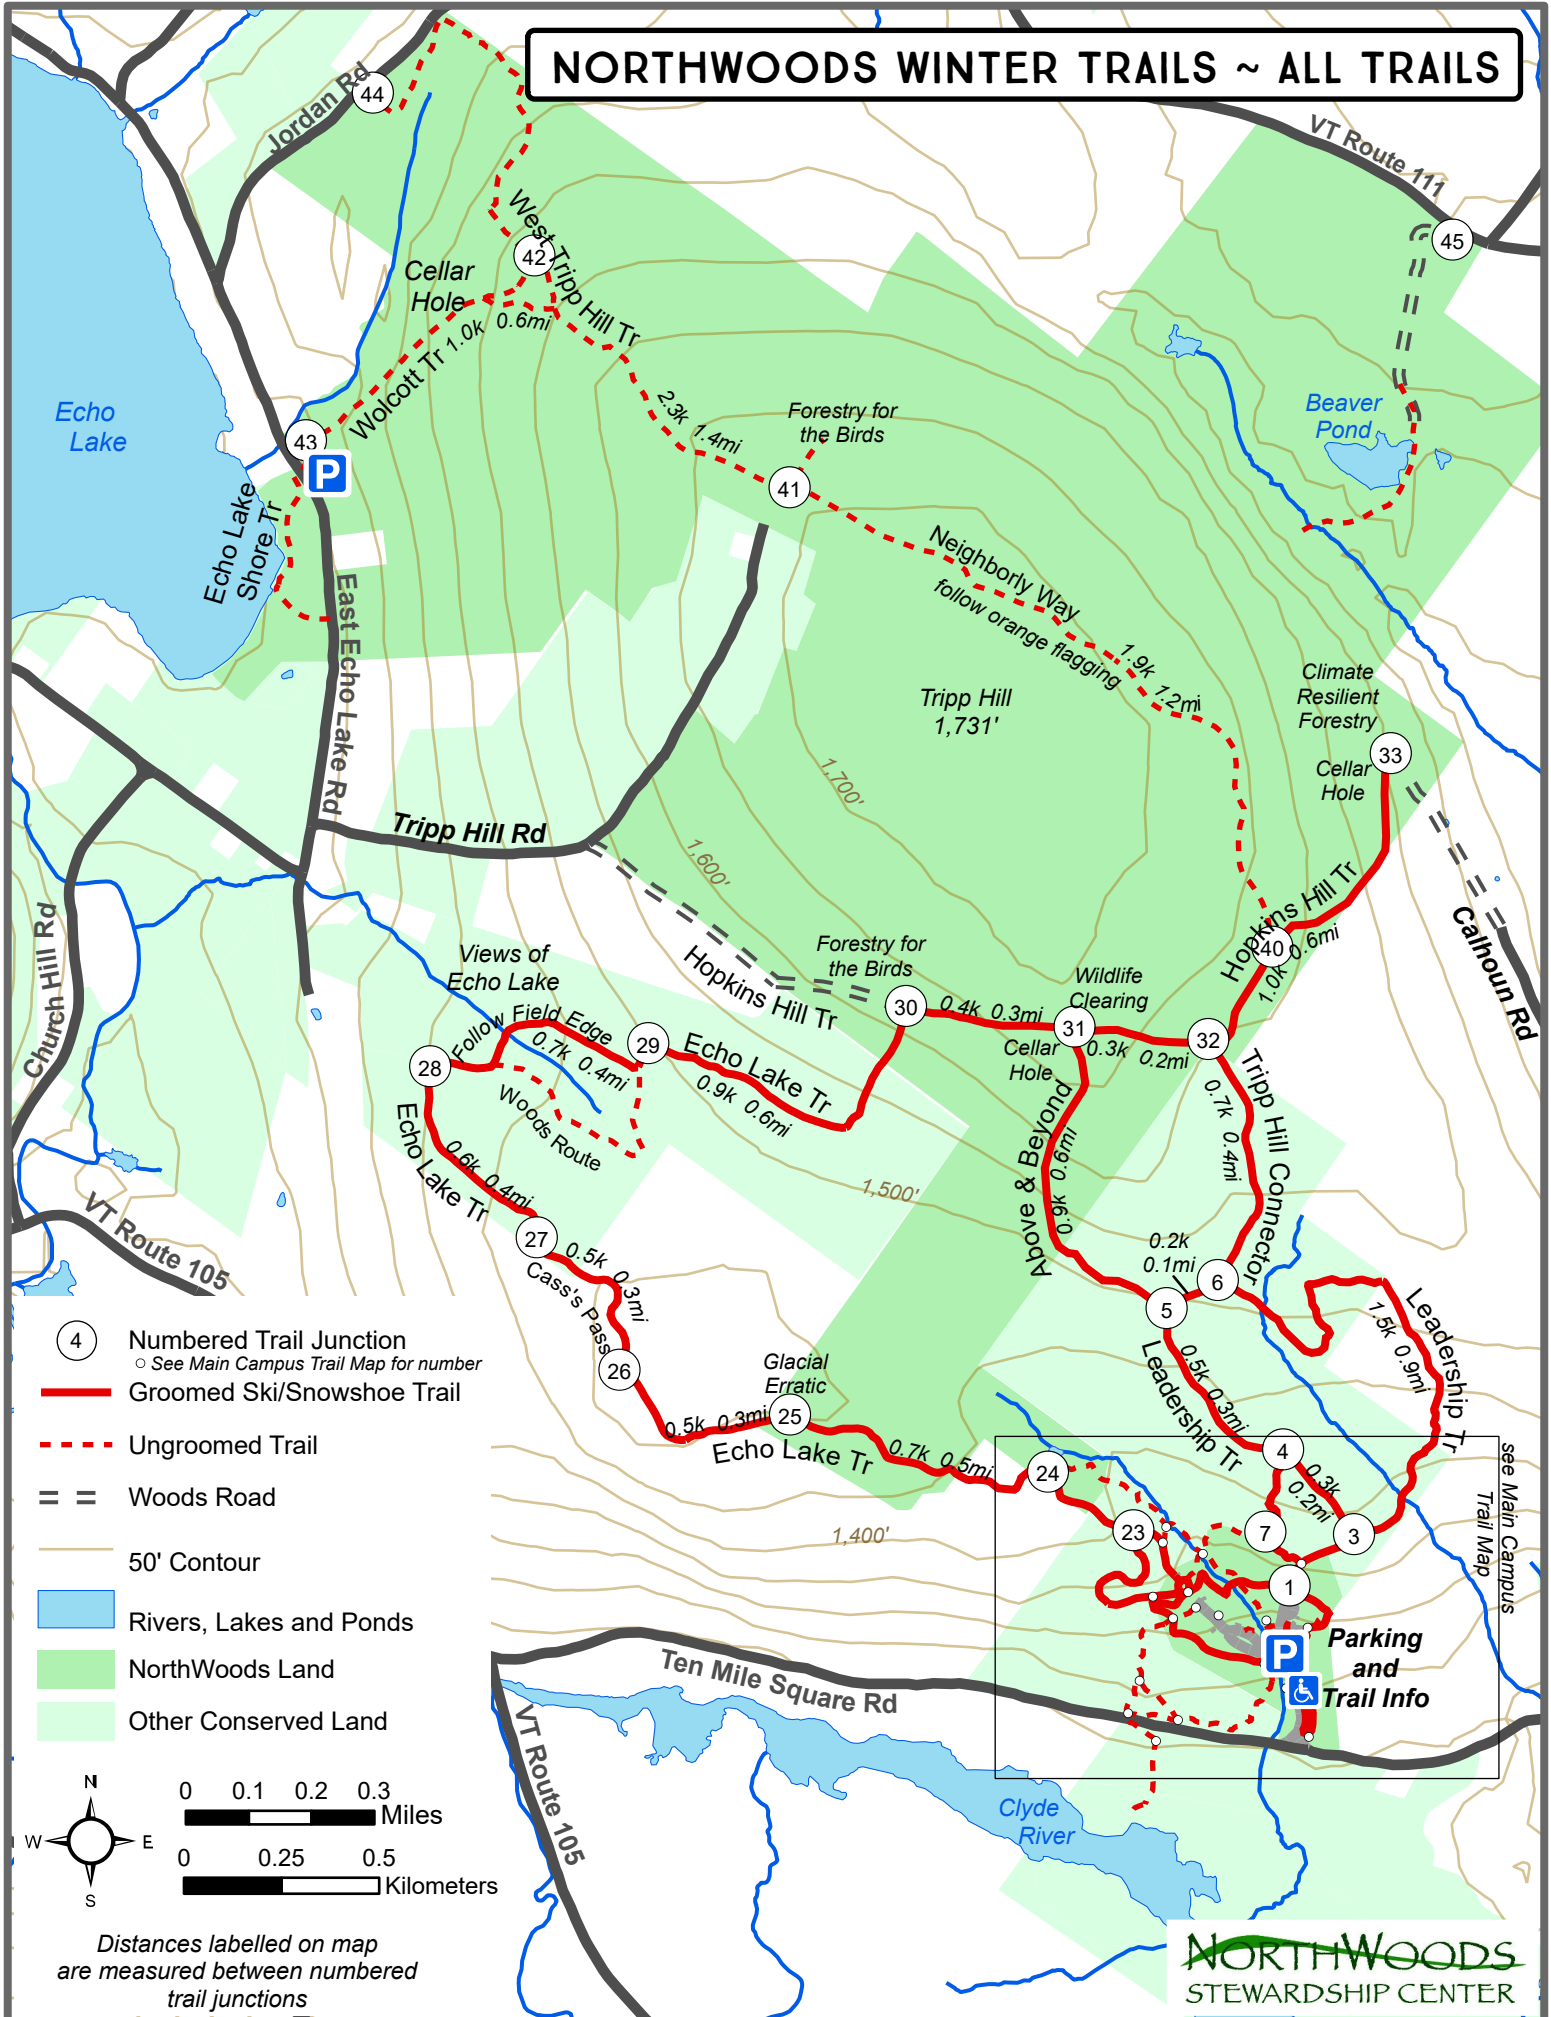

NORTHWOODS WINTER TRAILS ~ ALL TRAILS

- ④ Numbered Trail Junction
○ See Main Campus Trail Map for number
- Groomed Ski/Snowshoe Trail
- - - Ungroomed Trail
- == Woods Road
- 50' Contour
- Blue Rivers, Lakes and Ponds
- Green NorthWoods Land
- Light Green Other Conserved Land

Distances labelled on map are measured between numbered trail junctions