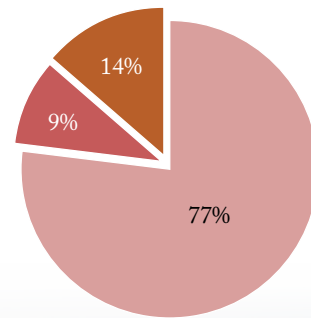

FINANCIAL REPORT

NorthWoods Stewardship Center
Statement of Activities
Year Ended December 31, 2023

Revenues

Grants & Contributions	$ 1,464,299
Program Income	707,487
Fundraisers	34,142
Other Income	32,695
Total Revenue.....	$ 2,238,624

Expenses

Conservation Corps	860,299
Education Programs	192,861
Forest Stewardship	131,476
Conservation Science	357,325
Total Program Services	$ 1,541,963
Development	187,838
General & Administration	273,208
Total Expenses.....	$ 2,003,010

Net Assets, Beginning of Year*.....	$ 2,864,350
Net Assets, End of Year.....	$ 3,207,216
Increase in Net Assets.....	$ (342,866)

* Corrected total from 2022 report.