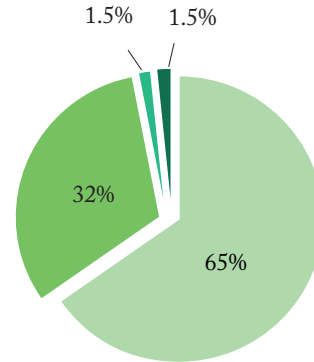

FINANCIAL REPORT

NorthWoods Stewardship Center
Statement of Activities
Year Ended December 31, 2023

Revenues

Grants & Contributions	$ 1,464,299
Program Income	707,487
Fundraisers	34,142
Other Income	32,695
Total Revenue.....	$ 2,238,624

Expenses

Conservation Corps	860,299
Education Programs	192,861
Forest Stewardship	131,476
Conservation Science	357,325
Total Program Services	$ 1,541,963
Development	187,838
General & Administration	273,208
Total Expenses.....	$ 2,003,010

Net Assets, Beginning of Year*.....	$ 2,864,350
Net Assets, End of Year.....	$ 3,207,216
Increase in Net Assets.....	$ (342,866)

* Corrected total from 2022 report.